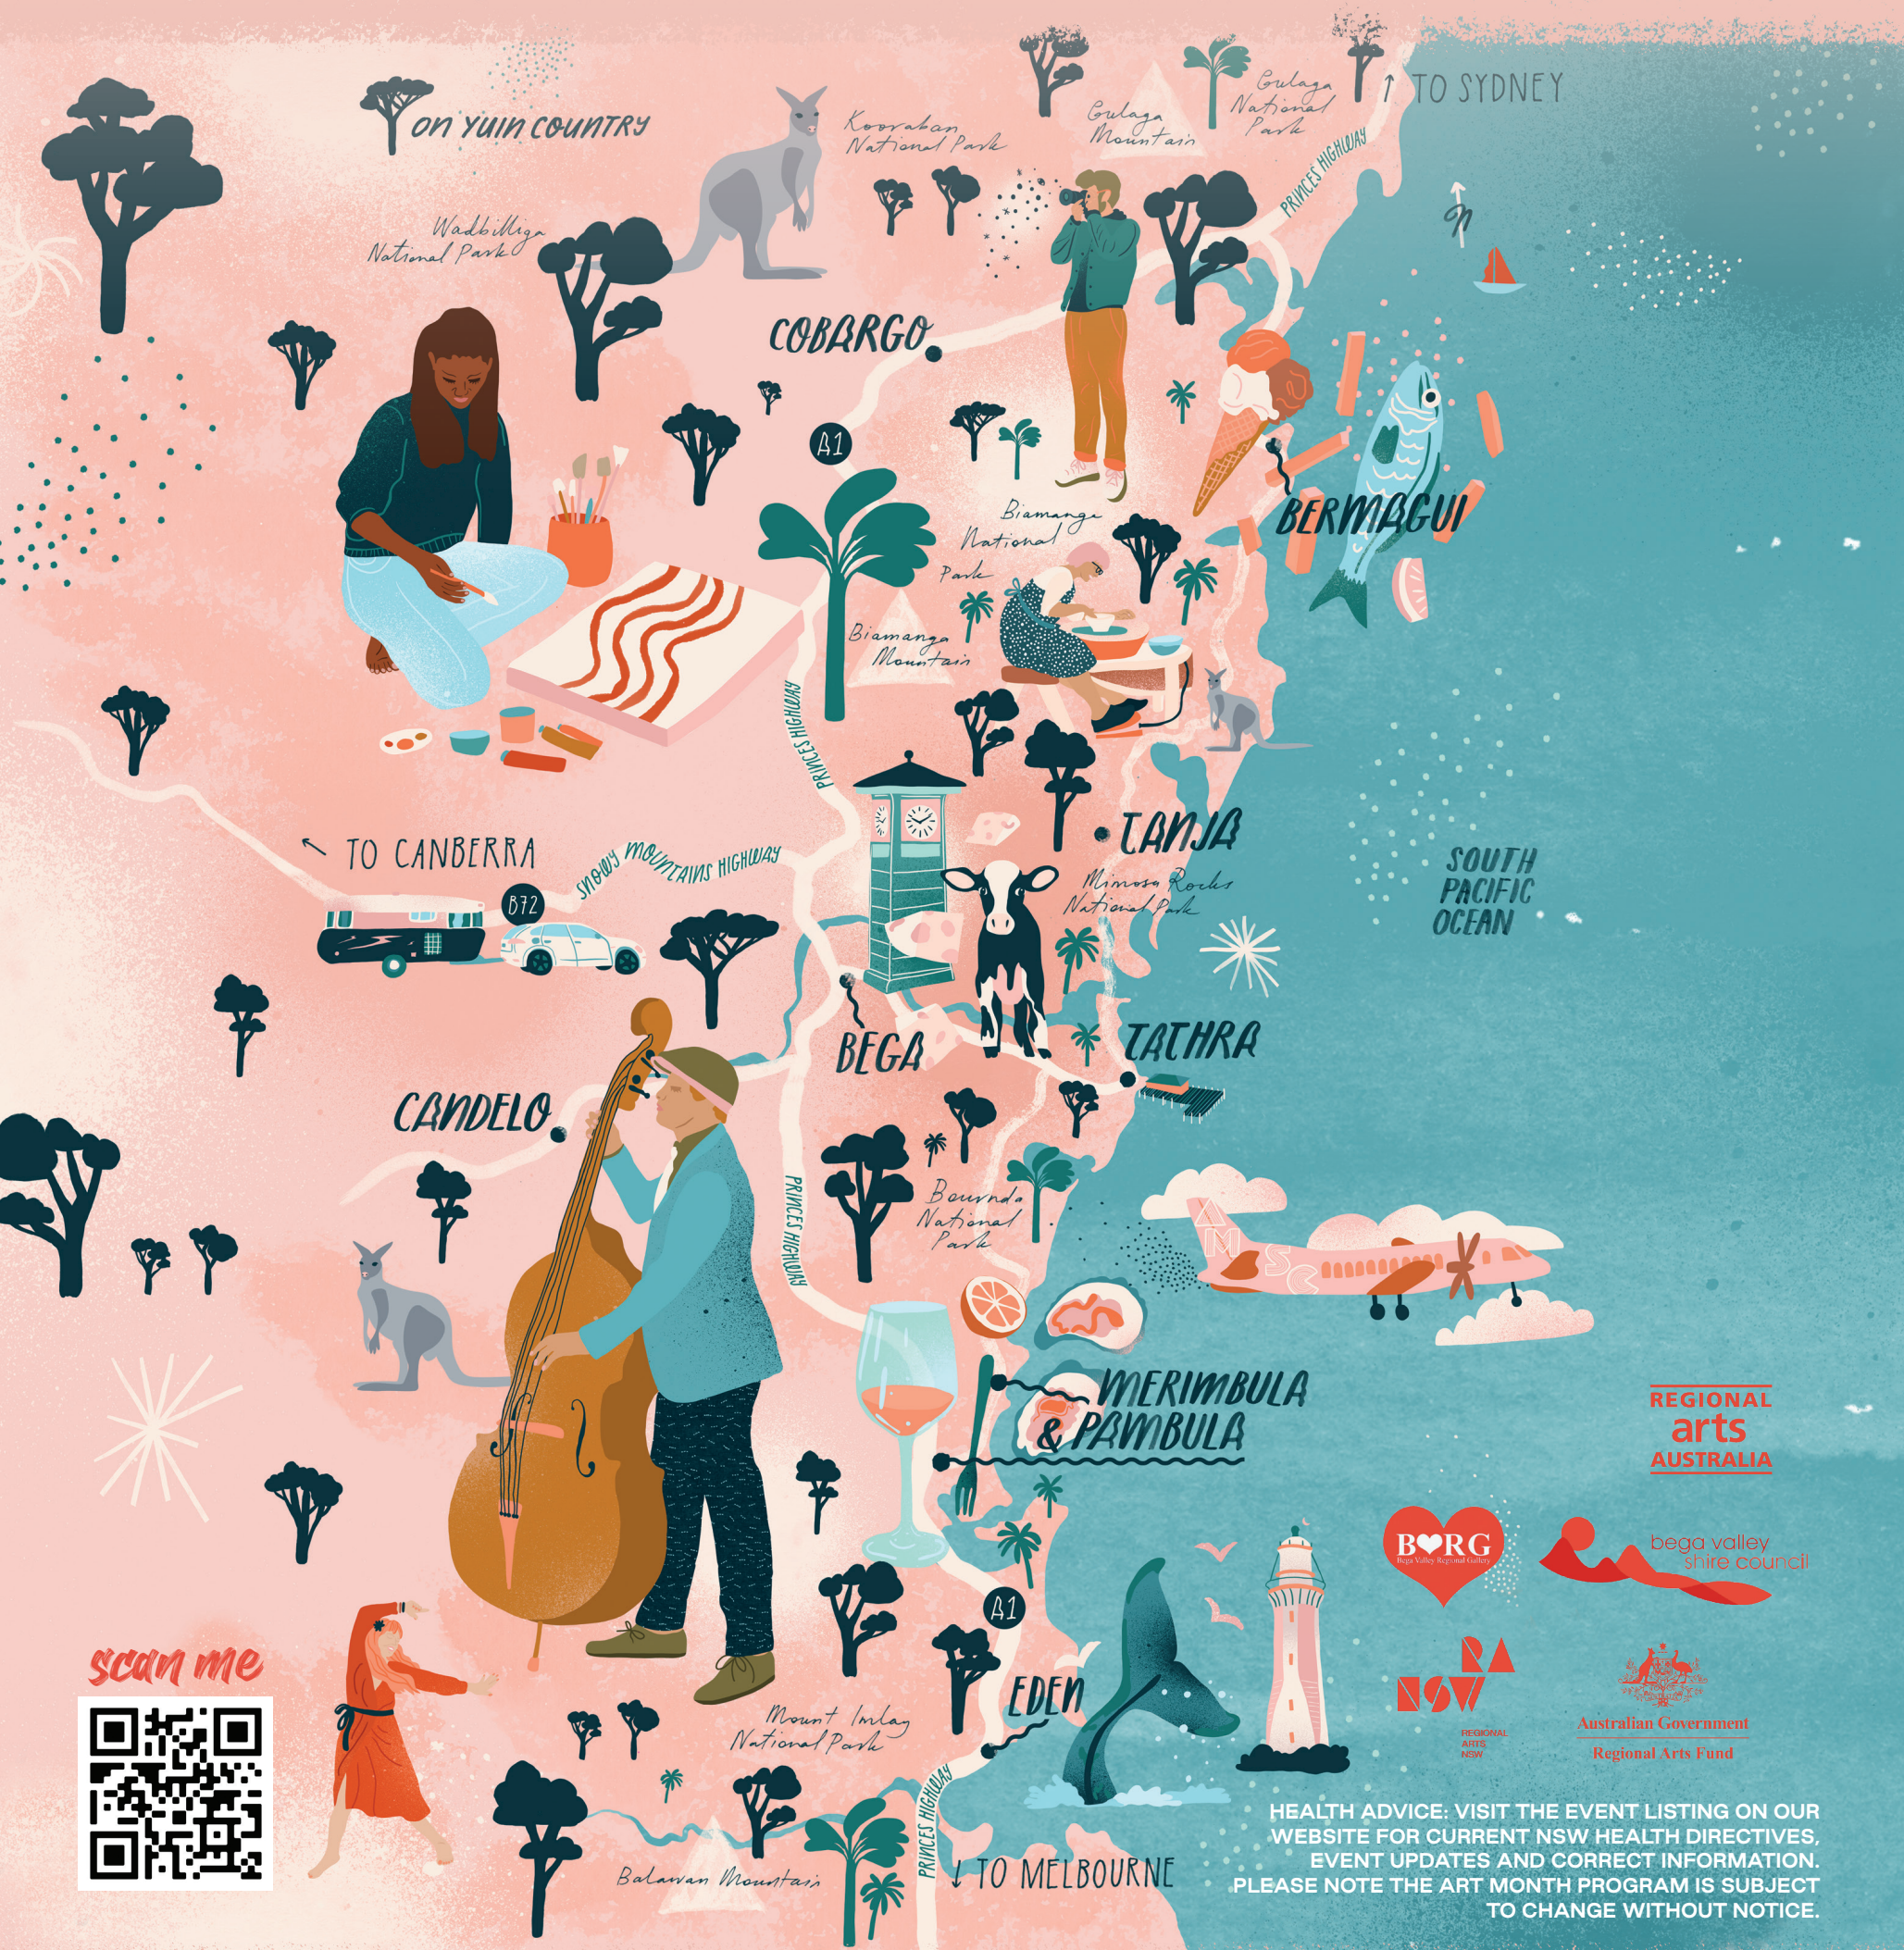

ART MONTH SAPPHIRE COAST

AUGUST 2022

Winter Arts Festival

scan me

REGIONAL
arts
AUSTRALIA

HEALTH ADVICE: VISIT THE EVENT LISTING ON OUR WEBSITE FOR CURRENT NSW HEALTH DIRECTIVES, EVENT UPDATES AND CORRECT INFORMATION. PLEASE NOTE THE ART MONTH PROGRAM IS SUBJECT TO CHANGE WITHOUT NOTICE.